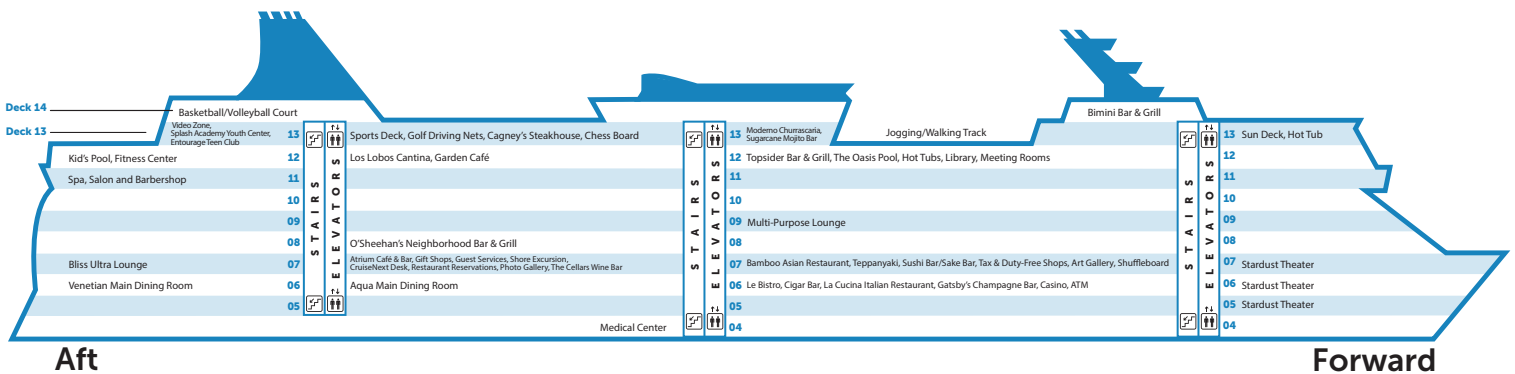

# NORWEGIAN DAWN

Norwegian Dawn offers everything you need for the ultimate Freestyle Cruising® experience. Choose from 17 delicious dining options, 12 great bars and lounges, a casino with your favorite games, an award-winning spa and so much more. Plus there are a range of accommodations for every family and budget, including some of the largest suites at sea.

### O'Sheehan's Neighborhood Bar & Grill

Serving Irish and American classics 24/7 in a relaxed pub atmosphere. Seating capacity 128 (3,229 sq. ft.) (300 m<sup>2</sup>)

### Bimini Bar & Grill

Key West-style beach bar serving drinks and snacks. Seating capacity 71 (2,422 sq. ft.) (225 m<sup>2</sup>)

### O'Sheehan's Neighborhood Bar & Grill

Watch sporting events on multiple TVs, dartboards, pool tables, foosball and arcade games. Seating capacity 128 (3,229 sq. ft.) (300 m<sup>2</sup>)

*Seating capacities subject to change.*