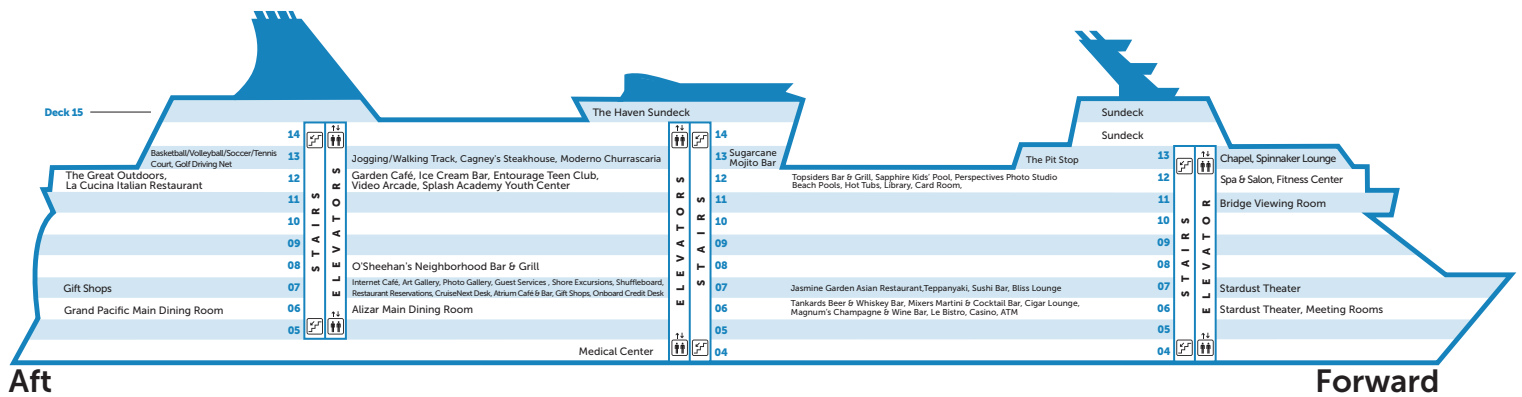

# NORWEGIAN JADE

Norwegian Jade is the perfect way to vacation. As you cruise, we'll keep you entertained day and night. Dance the night away at the exciting nightclubs. Enjoy a different menu each night at the variety of award-winning restaurants. Try your luck in the grand Casino. Or just relax and get pampered at the spa. Plus, there's a ton of fun for kids, too. So, bring the whole family and enjoy a cruise adventure of a lifetime with the freedom and flexibility of our exclusive Freestyle Cruising®.

### O'Sheehan's Neighborhood Bar & Grill

Enjoy casual dining to suit every taste. From salads to burgers to daily dinner specials like prime rib, come as you are and eat as you like after a night out or before your day begins – open 24/7.  
Seating capacity 96 (2,056 sq. ft.) (191 m<sup>2</sup>)

### The Pit Stop

Cool your engines at this racecar-themed restaurant and bar. Enjoy your favorites for lunch with a slice of Americana.  
Seating capacity 30 (1,507 sq. ft.) (140 m<sup>2</sup>)

### La Cucina Italian Restaurant

It's like dining with ocean views along the Italian Riviera, where you can select from delicious pastas, pizzas and other authentic Italian dishes.  
Seating capacity 122 (2,433 sq. ft.) (226 m<sup>2</sup>)