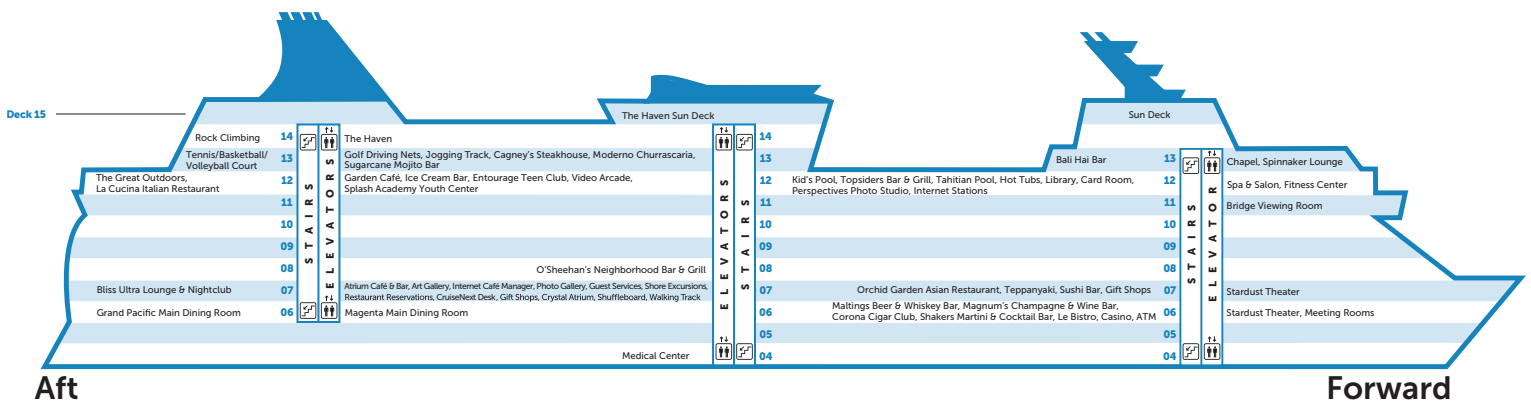

NORWEGIAN GEM

Norwegian Gem has it all, from 15 bars & lounges to more dining options than days of the week. Relax by the pool. Try your luck in the casino. Have a blast on the waterslides or play a game of basketball on the sports court. Or, just unwind at the spa. There's something for everyone. Plus, with a variety of accommodations that range from the luxury of The Haven by Norwegian® to spacious and affordable staterooms, Freestyle Cruising® has never looked so good.

Norwegian Gem

Built: 2007 • Refurbished: 2015 • Gross Tonnage: 93,530 • Guests (Double Occupancy): 2,394

THE HAVEN BY NORWEGIAN®	QUANTITY	MEETING ROOMS
The Haven 3-Bedroom Garden Villa	2	Stardust Theater • Decks 5, 6, 7 Seating capacity: 1,042 (12,917 sq. ft.) (1,200 m²)
The Haven Deluxe Owner's Suite with Large Balcony	2	
The Haven Owner's Suite with Large Balcony	4	
The Haven 2-Bedroom Family Villa with Balcony	8	
The Haven Courtyard Penthouse with Balcony	2	
STATEROOMS		Scalzi Bridge Meeting Room • Deck 6 Seating capacity: 35 (409 sq. ft.) (38 m²)
2-Bedroom Family Suite with Balcony	10	Accademia Bridge Meeting Room • Deck 6 Seating capacity: 35 (409 sq. ft.) (38 m²)
Penthouse	20	Rialto Bridge Meeting Room • Deck 6 Seating capacity: 18 (417 sq. ft.) (39 m²)
Mini-Suite	134	
Balcony	360	
Oceanview	243	LifeStyles Room • Deck 12 Seating capacity: 28 (495 sq. ft.) (46 m²)
Inside	412	

Some rooms may be combinable.