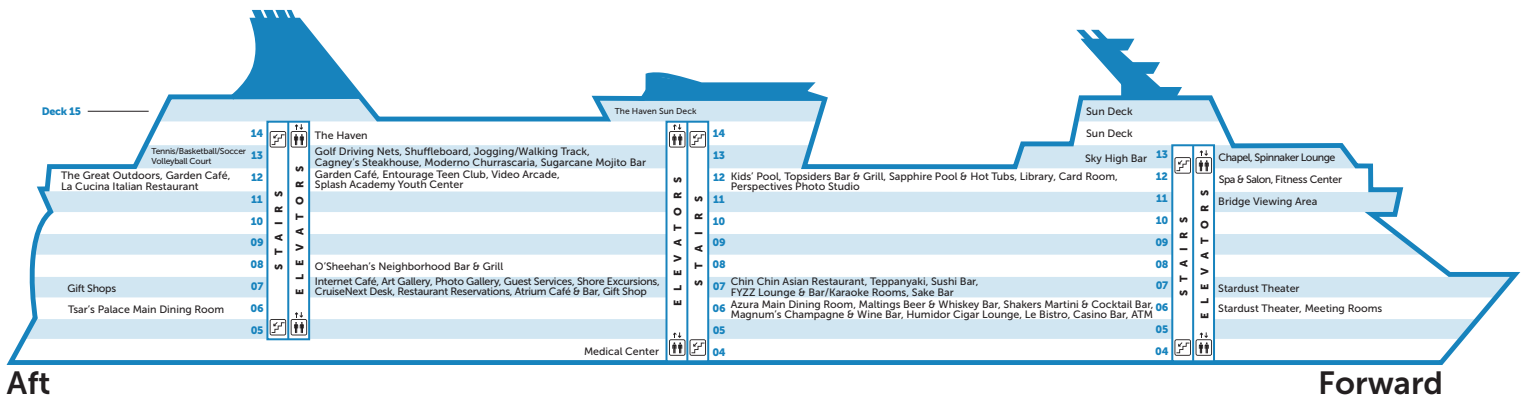

As the namesake for our Jewel-Class cruise ships, you can bet Norwegian Jewel has it all. There are staterooms to accommodate every style, including the most exclusive and luxurious accommodations to hit the high seas—The Haven by Norwegian®. But that’s just the beginning. Norwegian Jewel comes complete with swimming pools, hot tubs, a spa, a casino, and tons of things to see and do. And with more dining options than days of the week, no one will ever go hungry. Discover more choices and the freedom to do it your way. We call it Freestyle Cruising®. You’ll just call it the best vacation ever.

Norwegian Jewel

Built: 2005 • Refurbished: 2014 • Gross Tonnage: 93,502 • Guests (Double Occupancy): 2,376

THE HAVEN BY NORWEGIAN®	QUANTITY	MEETING ROOMS
The Haven 3-Bedroom Garden Villa	2	Stardust Theater • Decks 5, 6, 7 Seating capacity: 1,042 (12,917 sq. ft.) (1,200 m²)
The Haven Owner's Suite with Large Balcony	4	
The Haven 2-Bedroom Family Villa with Balcony	8	
The Haven Courtyard Penthouse with Balcony	2	
STATEROOMS		
2-Bedroom Family Suite with Balcony	10	Java Meeting Room • Deck 6* Seating capacity: 48 (463 sq. ft.) (43 m²)
Penthouse	20	India Meeting Room • Deck 6* Seating capacity: 48 (463 sq. ft.) (43 m²)
Mini-Suite	134	Congo Meeting Room • Deck 6 Seating capacity: 34 (463 sq. ft.) (43 m²)
Balcony	360	
Oceanview	243	
Inside	405	

*Java and India Meeting Rooms can be combined to accommodate 88.