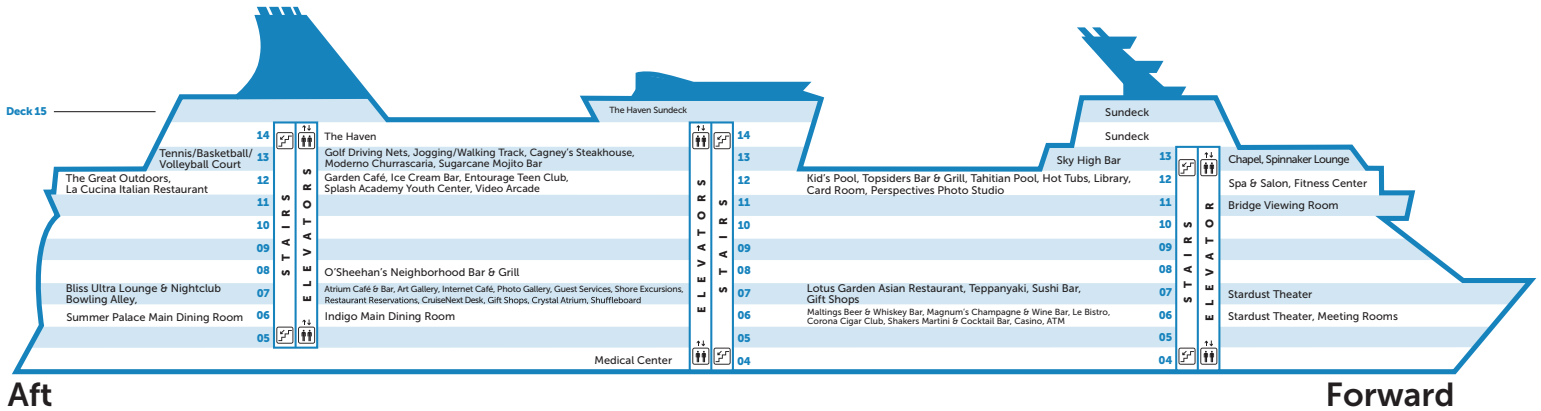

Norwegian Pearl

Built: 2006 • Refurbished 2013 • Gross Tonnage: 93,530 • Guests (Double Occupancy): 2,394

THE HAVEN BY NORWEGIAN®	QUANTITY	MEETING ROOMS
The Haven 3-Bedroom Garden Villa	2	Stardust Theater • Decks 5, 6, 7 Seating capacity: 1,016 (12,917 sq. ft.) (1,200 m²)
The Haven Deluxe Owner's Suite with Large Balcony	2	
The Haven Owner's Suite with Large Balcony	4	
The Haven 2-Bedroom Family Villa with Balcony	8	
The Haven Courtyard Penthouse with Balcony	2	
STATEROOMS		Vienna Meeting Room • Deck 6 Seating capacity: 15 (366 sq. ft.) (34 m²)
2-Bedroom Family Suite with Balcony	10	Prague Meeting Room • Deck 6* Seating capacity: 20 (441 sq. ft.) (41 m²)
Penthouse	20	
Mini-Suite	134	Barcelona Meeting Room • Deck 6* Seating capacity: 20 (398 sq. ft.) (37 m²)
Balcony	360	
Oceanview	243	
Inside	412	

*Prague and Barcelona Meeting Rooms can be combined to accommodate 48