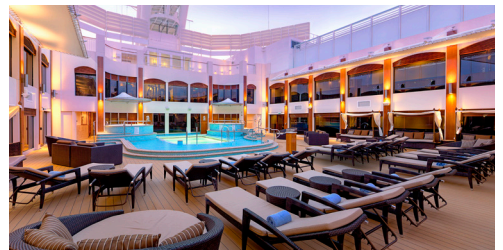

SHIP HIGHLIGHTS

Epic Plunge

There are waterslides and then there is the Epic Plunge. From four stories above the pool deck, slide 200 feet for the ride of your life.

Spiegel Tent

Join us under our colorful big top, Spiegel Tent, and enjoy a delicious dinner with the excitement of witnessing an amazing show.

O'Sheehan's Neighborhood Bar & Grill

Casual dining to suit every taste, from salads to burgers to daily dinner specials like prime rib — open 24/7.

Thermal Suite

Blow off some steam in the dry sauna. Take a dip in the Vitality Pool. Relax on a heated tiled lounge. Ease your worries away in the Thermal Suite at Mandara Spa®.

Skyy® Vodka Ice Bar

Inspired by the original ice hotels in Scandinavia, the Skyy® Vodka Ice Bar is a unique arctic-like frozen chamber where the bar, seating and glasses are made entirely of ice.

The Haven By Norwegian®